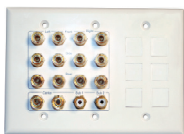

Now Available!

CC-372

Home Theater Connection

- Fits 3-Gang Low Voltage Bracket
- Expansion Ports for Additional Connectors